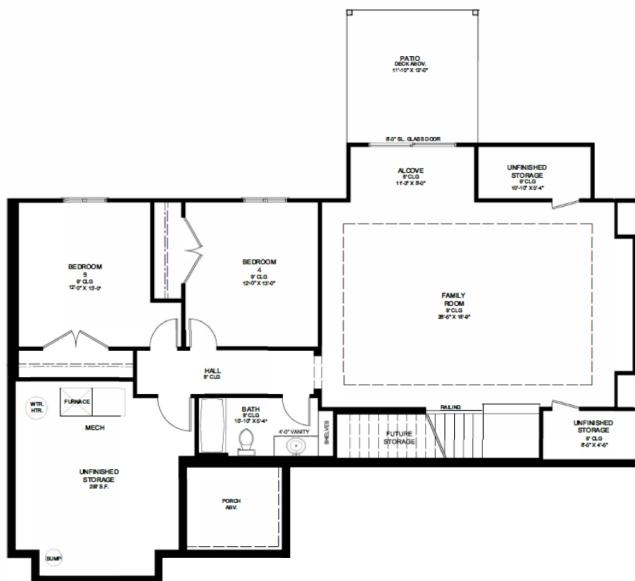

4 Bedrooms

3 Baths

2,769 Sq ft

3 Car Garage

MAIN LEVEL

WALKOUT BASEMENT

FULL/DAYLIGHT BASEMENT